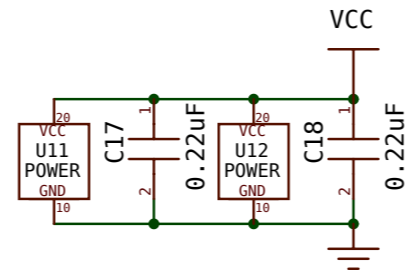

© 1990 COMMODORE AMIGA INC.
Information contained herein is the unpublished and confidential property of COMMODORE AMIGA INC. Use, reproduction or disclosure of this information without prior written permission of COMMODORE is strictly prohibited. ALL RIGHTS RESERVED

C.A.D. Generated
No manual changes may be made to this document

This spot intentionally left blank

	DRAWN BY: Ed Gunther	DATE 10/31/89	Commodore SCHEMATIC A2065
	CHKD: ENGR: EG	DATE 10/31/89	
	APPR:		
USED ON A2065	NEXT ASSY 313430	SIZE C	313431 SCALE NONE SHEET 3 OF 4

PATH: -gunther/a2065 sheet1