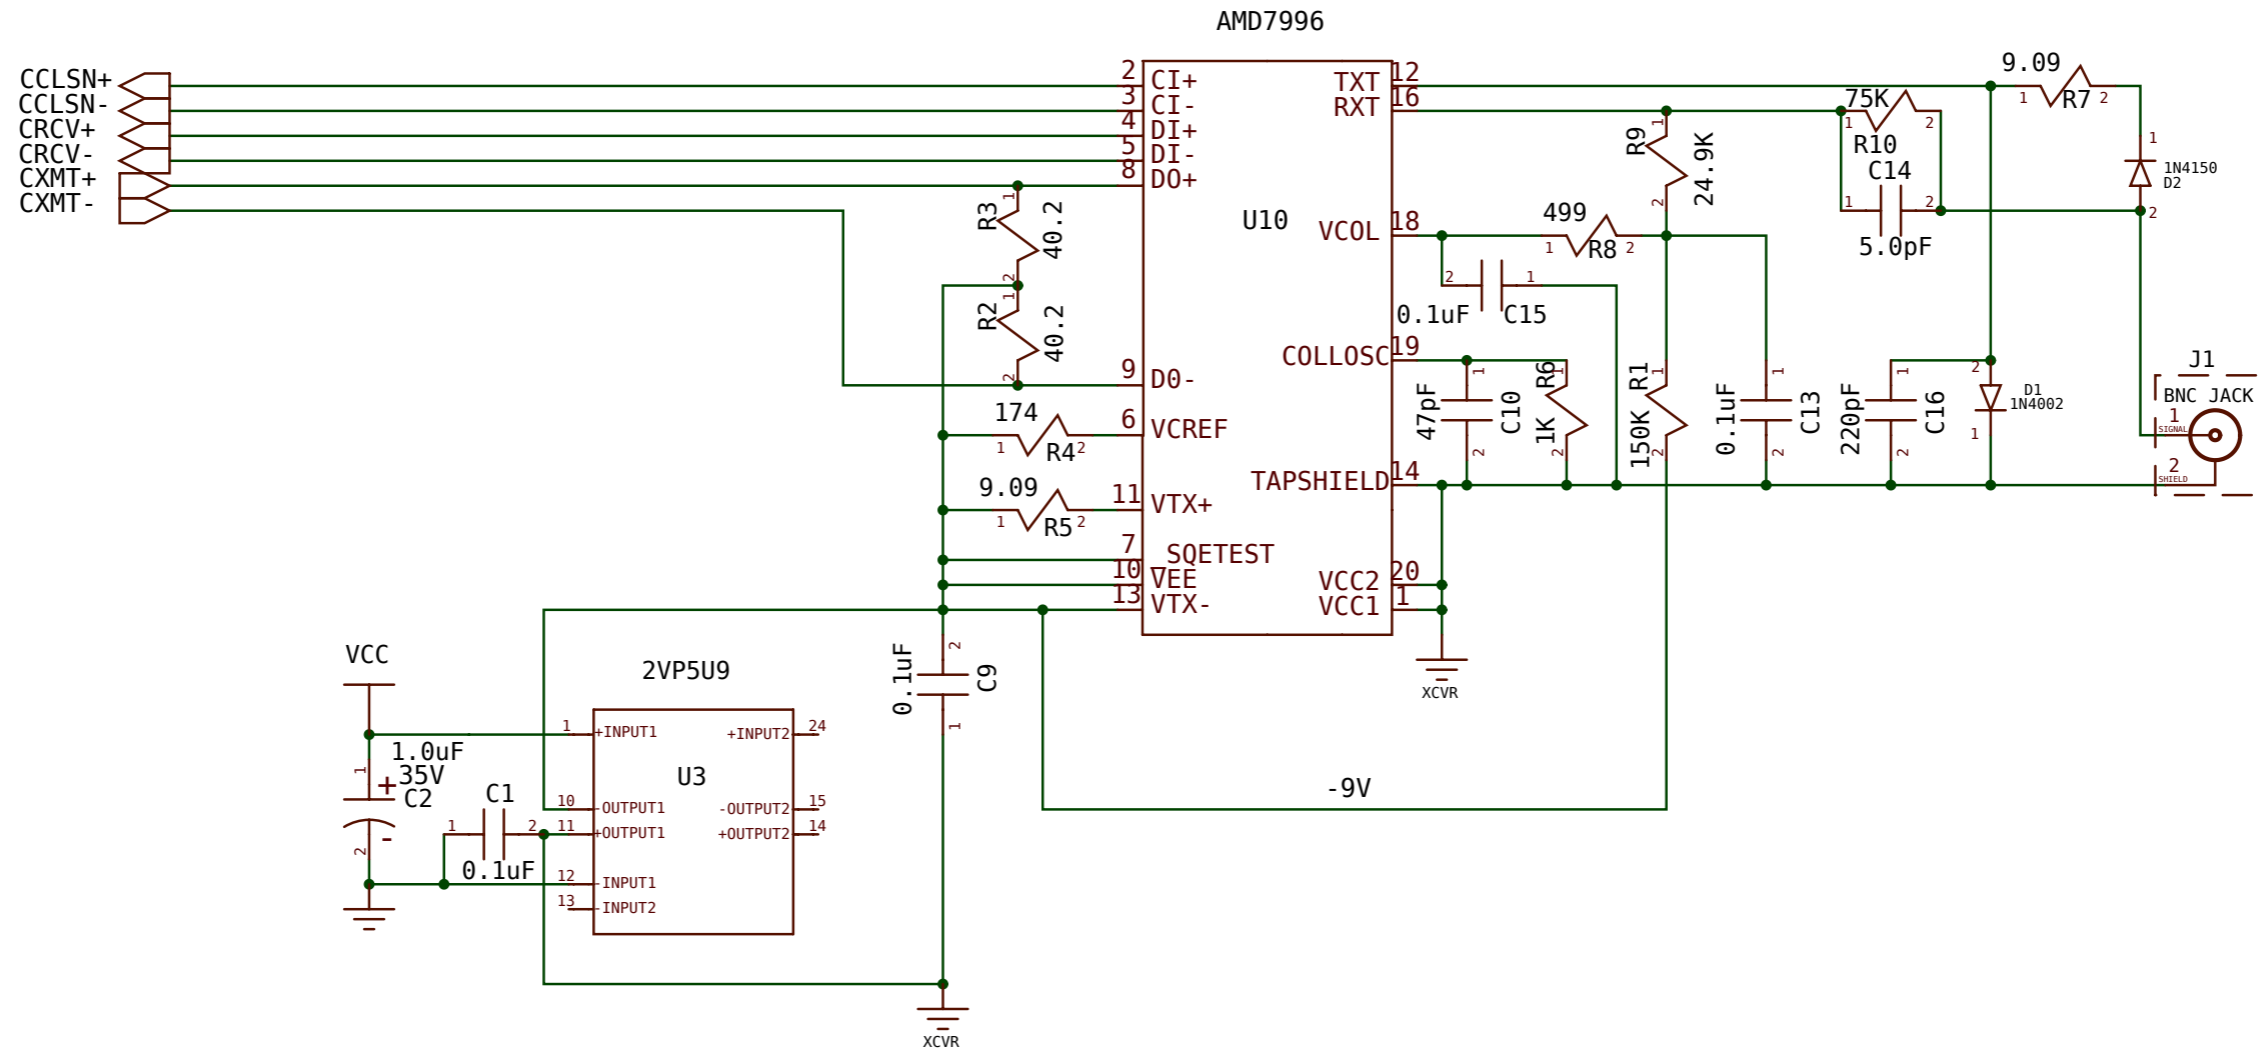

Rev. 1.38 (05.09.2012)

This spot intentionally left blank

© 1990 COMMODORE AMIGA INC.
Information contained herein is the unpublished and confidential property of COMMODORE AMIGA INC. Use, reproduction or disclosure of this information without prior written permission of COMMODORE is strictly prohibited. ALL RIGHTS RESERVED

C.A.D. Generated
No manual changes may be made to this document

	DRAWN BY: Ed Gunther	DATE: 10/31/89	Commodore SCHEMATIC A2065		
	CHKD:	ENGR: EG		APPR:	
	USED ON: A2065	NEXT ASSY: 313430		SIZE: C	313431 SCALE NONE SHEET 4 OF 4
PATH: ~gunther/a2065 sheet1			REV: A