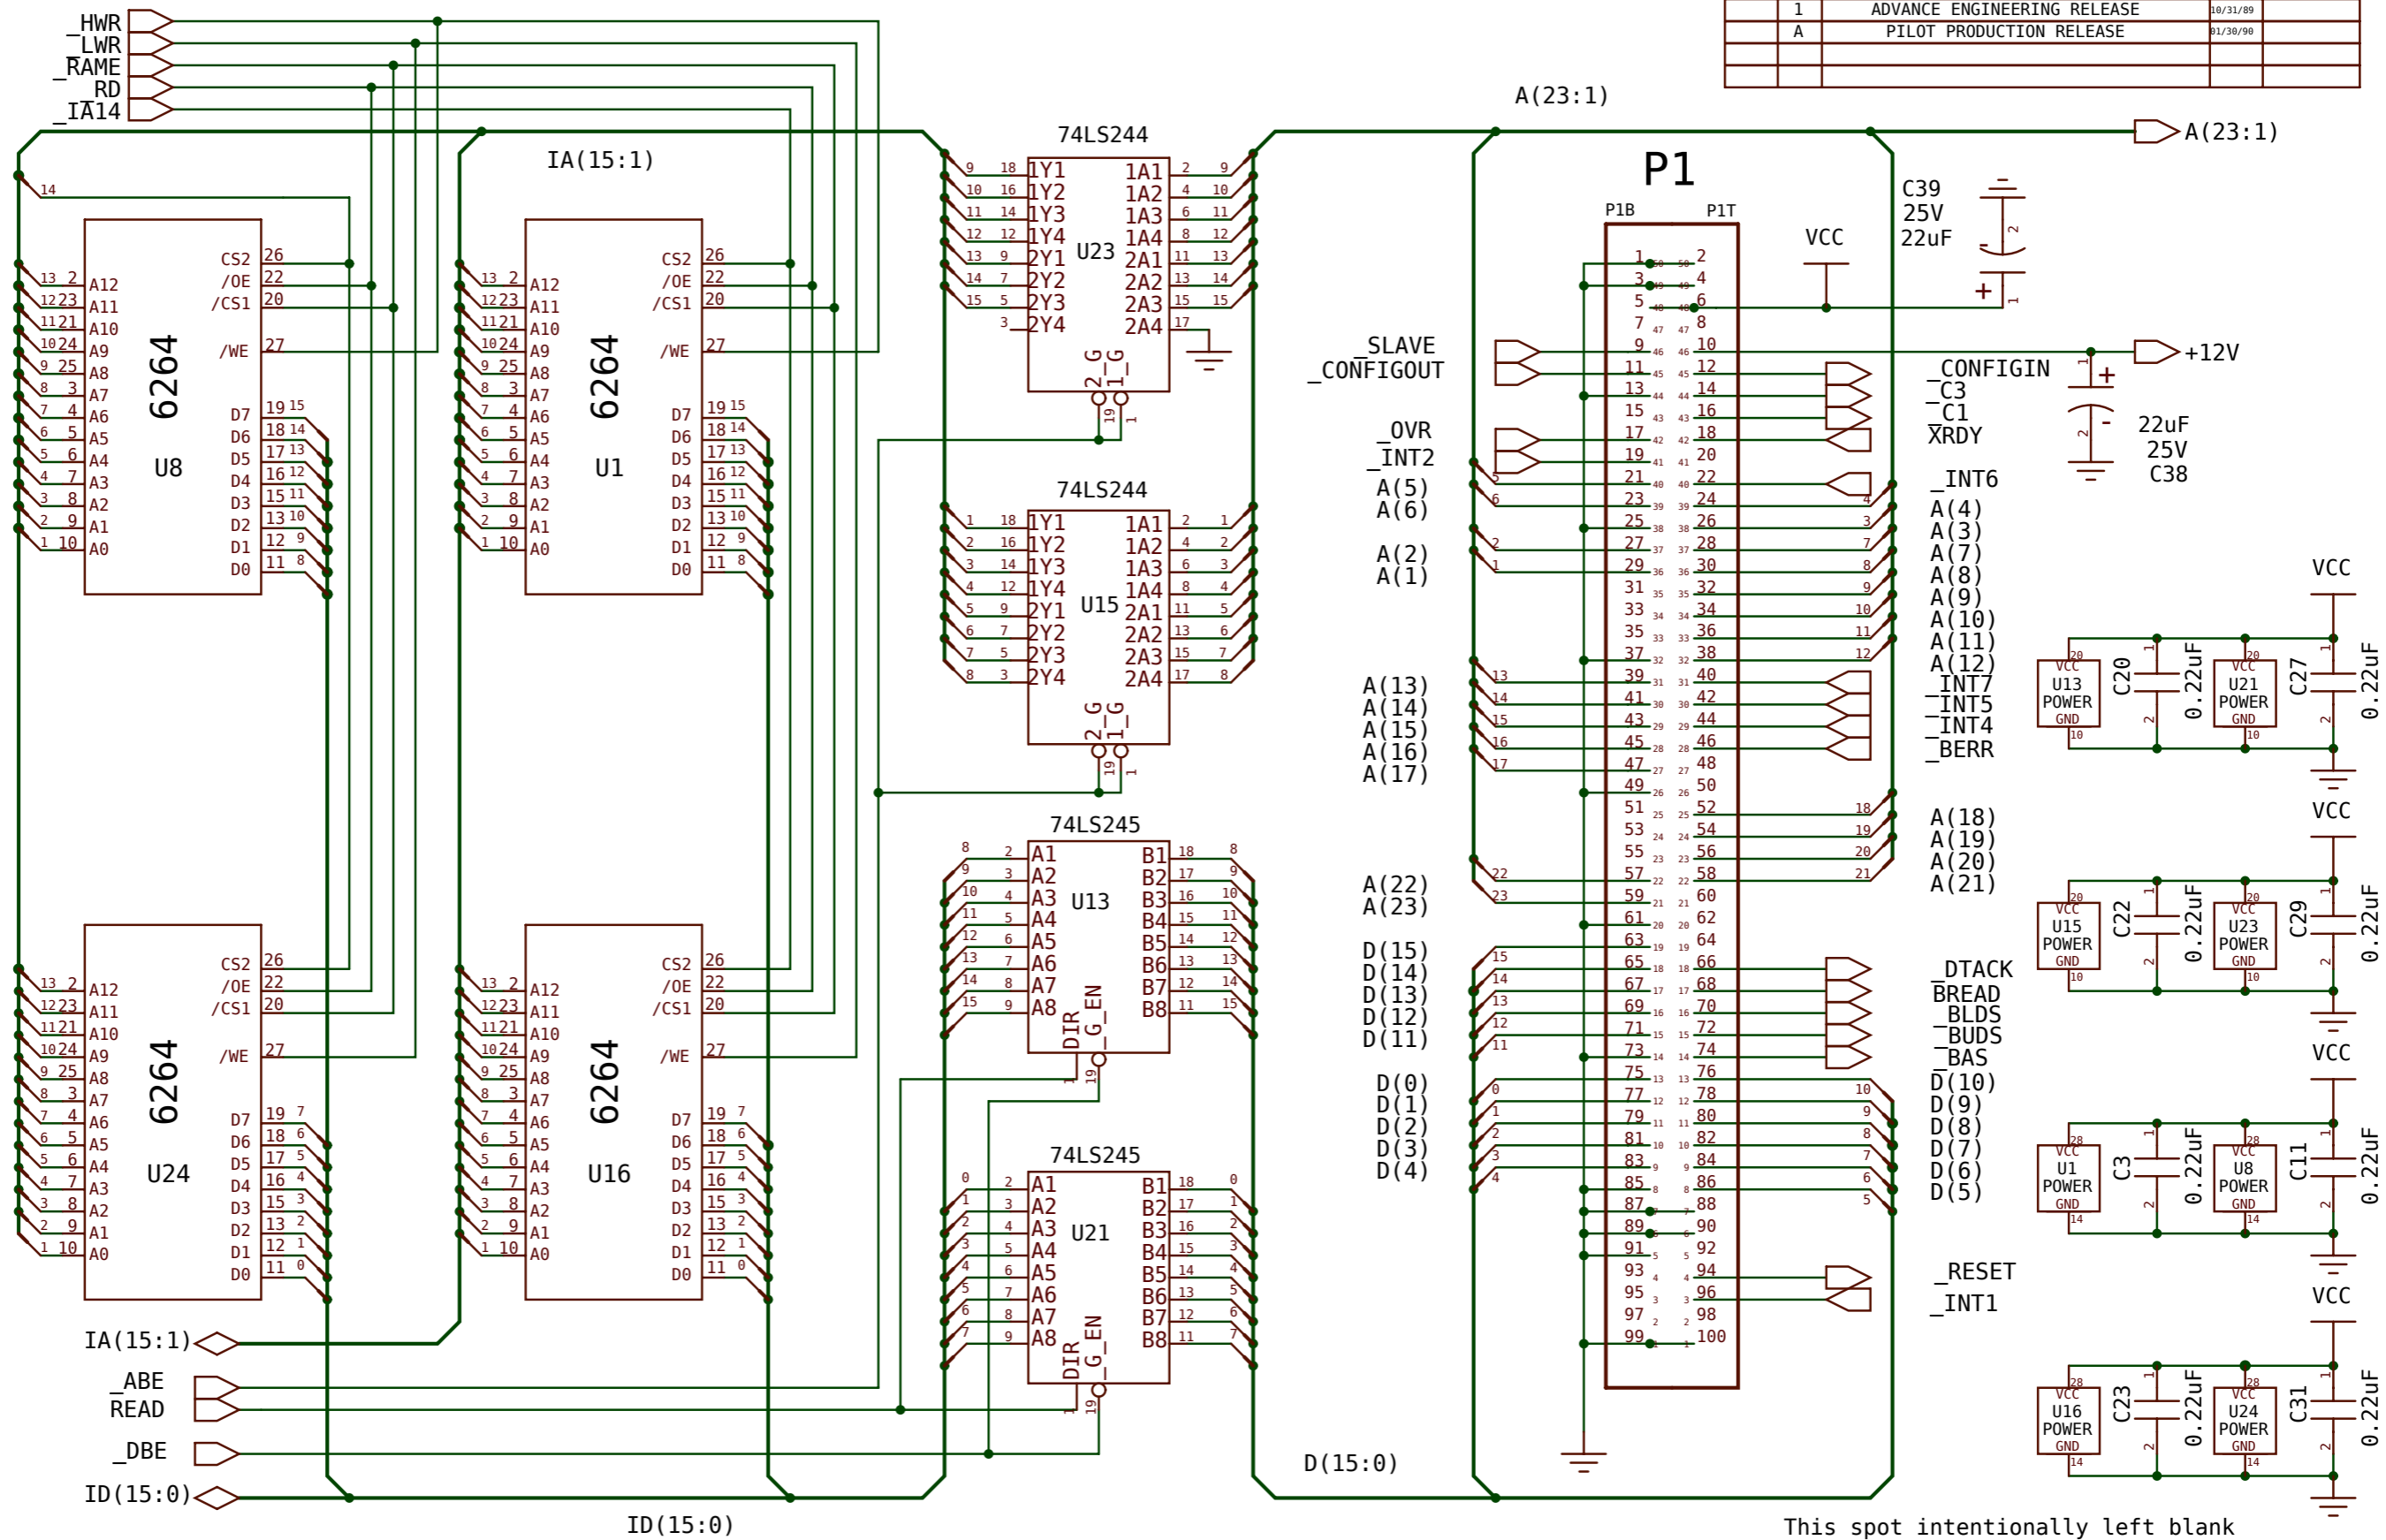

Amiga

A2065_R2

Rev.1.38 (05.09.2012)

www.amigawiki.org

REVISIONS				
ZONE	LTR	DESCRIPTION	DATE	APPROVED
	1	ADVANCE ENGINEERING RELEASE	10/31/89	
	A	PILOT PRODUCTION RELEASE	11/30/90	

This spot intentionally left blank

C.A.D. Generated
 No manual changes may be made to this document

	DRAWN BY: Ed Gunther	DATE 10/31/89	Commodore SCHEMATIC A2065
	CHKD:		
	ENGR: EG	10/31/89	
APPR:			
USED ON A2065	NEXT ASSY 313430	SIZE C	313431 SCALE NONE SHEET 1 OF 4

C.A.D. Generated
 No manual changes may be made to this document

This spot intentionally left blank

	DRAWN BY: Ed Gunther	DATE 10/31/89	Commodore SCHEMATIC A2065
	CHKD: ENGR: EG	DATE 10/31/89	
	APPR:		
USED ON A2065	NEXT ASSY 313430	SIZE C	313431 SCALE NONE SHEET 3 OF 4