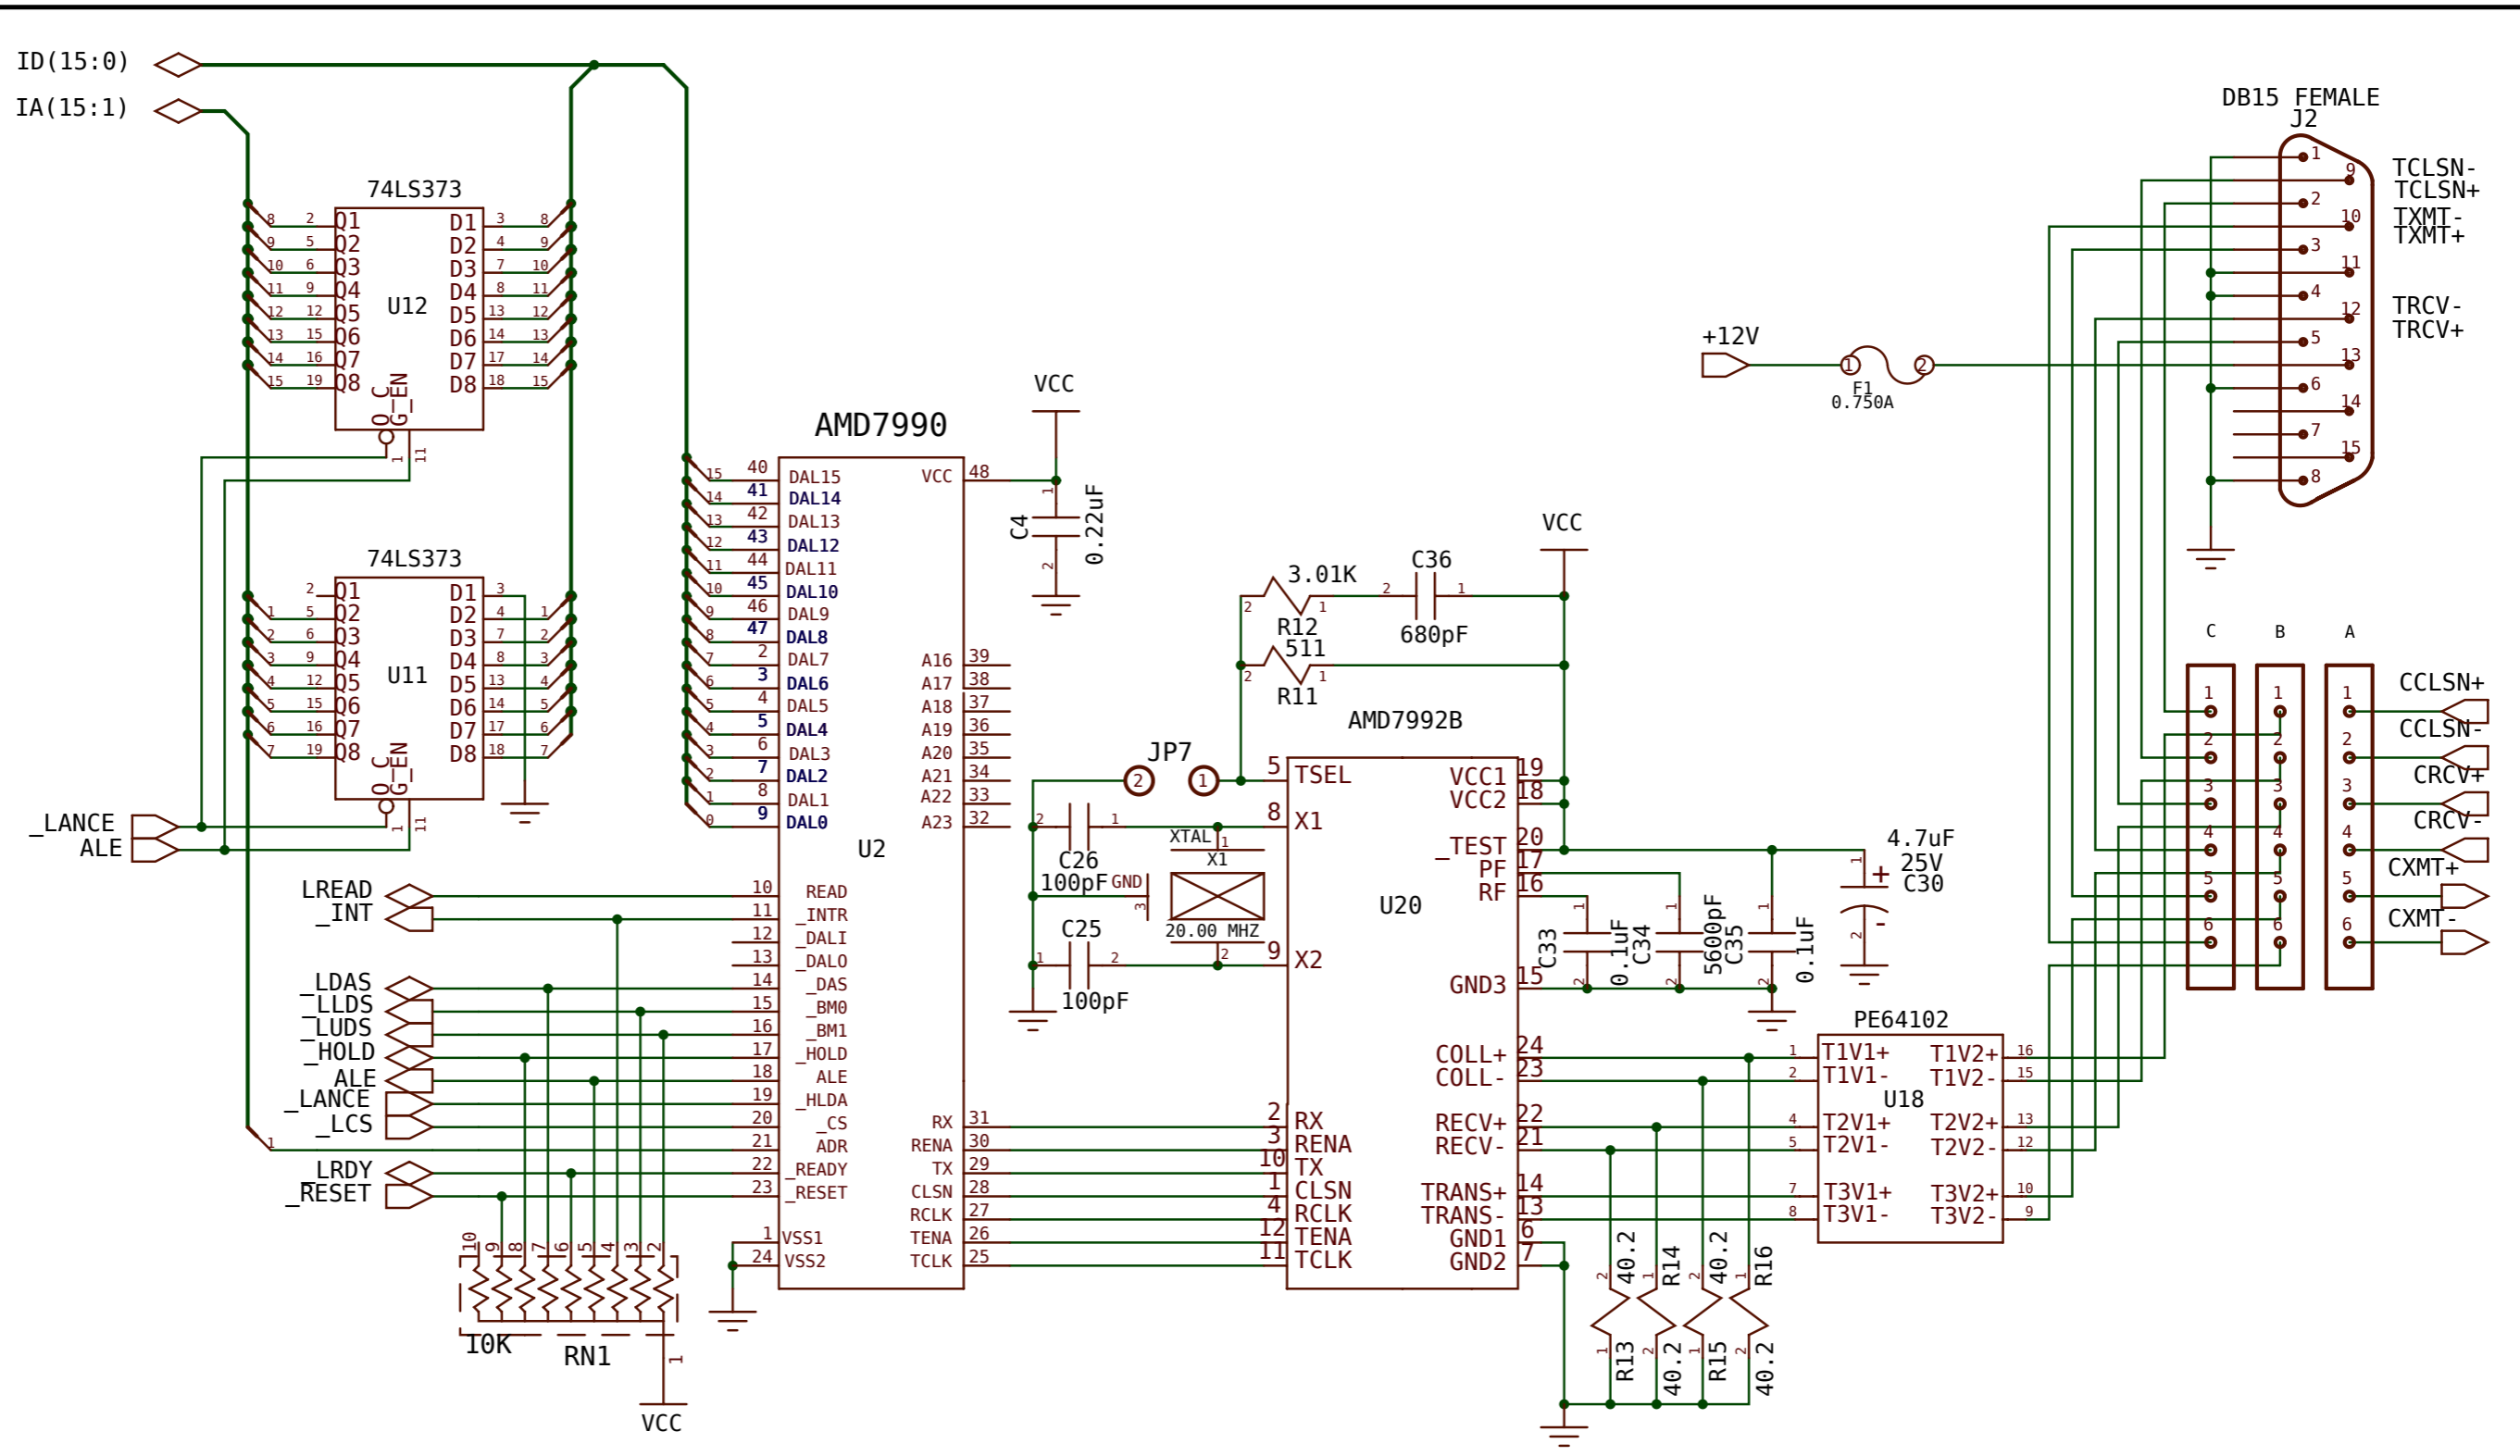

Rev. 1.38 (05.09.2012)